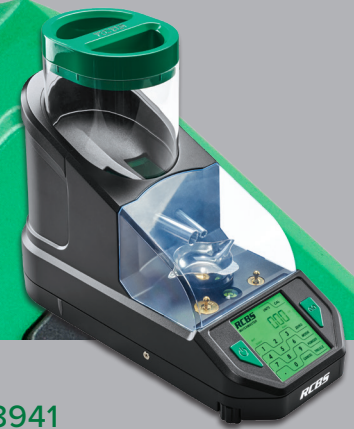

## ELECTRONIC POWDER DISPENSERS

98944  
**CHARGEMASTER  
LINK™**  
POWDER DISPENSER

Built off of the rock-solid ChargeMaster Lite foundation with the addition of Bluetooth technology, allowing the ability to run the unit off the RCBS app.

98943  
**CHARGEMASTER  
SUPREME™**  
POWDER DISPENSER

The best ChargeMaster ever produced with proprietary powder learn process that optimizes the Supreme to the powder you are using making it the most efficient powder dispenser on the market.

98941  
**MATCHMASTER™**  
PRECISION POWDER DISPENSER

The MatchMaster combines speed and accuracy in one convenient unit. With the most accurate and precise loadcell we have ever used in a dispenser you can weigh down to a kernel of powder.

Load Cell Grain Capacity	2,000	1,500	1,000
Grain Accuracy	0.1	0.1	0.04 (Match Mode) 0.1 (Standard Mode)
Touch Screen Display	16 Segment LCD	16 Segment LCD	7 Segment LCD
Easy to Configure Custom Dispense Parameters	—	—	✓
Aluminum Base for added rigidity	—	—	✓
Dual Barrel Dispenser	—	—	✓
Memory Slots	—	50 for favorite charges	20 for User Powder Configurations
Quick Warm-Up	✓	✓	✓
Bluetooth Compatible with FREE APP	✓	✓	✓
Sealed Platen to keep powder out	✓	✓	✓
User serviceable infinite life shaft seals	✓	✓	✓
Optimal dispense tube angle for speed and accuracy	✓	✓	✓
Ability to disable audible beeps	✓	✓	✓
Overcharge Warning-Flashing Screen	✓	✓	✓
External Battery Pack Compatible	✓	✓	✓
CE Approved 4 Country Universal Power Supply	✓	✓	✓
Proprietary Powder Learn Process	—	✓	—
Powder Hopper Drain Alarm	—	✓	✓
Drain Location	SIDE	SIDE	BOTTOM